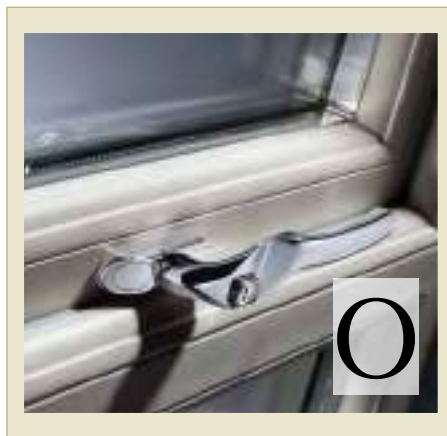

OVOLO & CHAMFERED SASH WINDOW

Ovolo and Chamfered sash windows feature outward opening sashes which stand proud of the face of the window frame and are the more typical style used in homes you see today. For that period property look, both Ovolo and Chamfered sash windows can also feature a dummy sash. This simple but effective upgrade to achieve 'equal sightlines' can really enhance the beauty of your home. See Page 42.