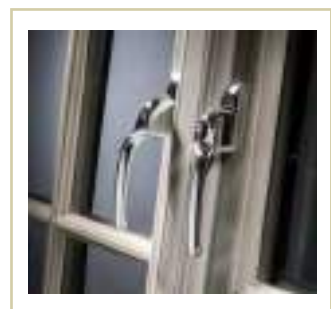

Stunning window and door furniture to complete the look

Perfectly matching components, even down to the smallest details

Standard Handle

Classic design with a contemporary twist to create an elegant and stylish window, the standard handle is a perfect match for all our One Collection windows. Suitable for left or right-hand-opening windows, this key locking handle is available in many colour options to complement your windows and doors.