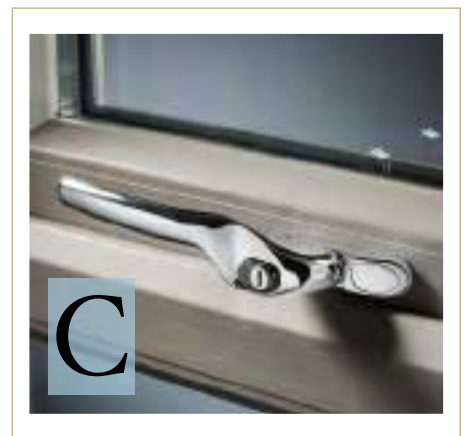

OVOLO & CHAMFERED SASH WINDOW

Ovolo and Chamfered sash windows feature outward opening sashes which stand proud of the face of the window frame and are the more typical style used in homes you see today. For that period property look, both Ovolo and Chamfered sash windows can also feature a dummy sash. This simple but effective upgrade to achieve 'equal sightlines' can really enhance the beauty of your home. See Page 42.