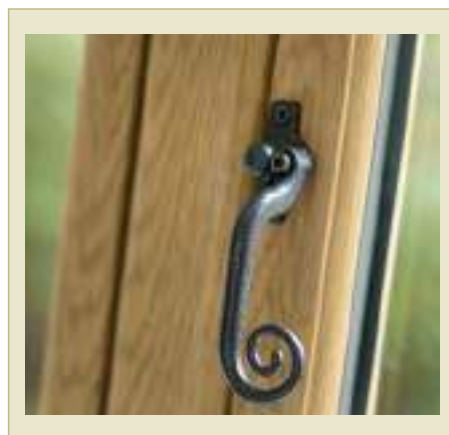

FLUSH SASH WINDOW

Designed to replicate the appearance of timber, Flush sash windows are distinguished by sashes that close into the frame and finish flush with the face of the window. Flush sash windows typically have frames that appear the same width, known as 'equal sightlines'. This look is achieved using dummy sashes, something that undoubtedly improves the overall appearance of your property.