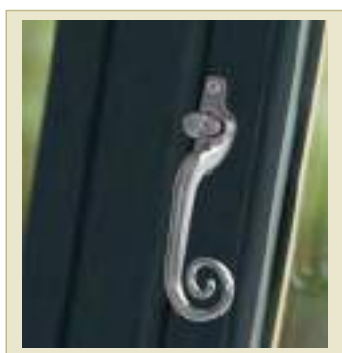

Colour Express

White Grain	Heritage White	Classic Cream	Ice Cream	Agate Grey
Rosewood	Nut Tree	English Oak	Irish Oak	Golden Oak
Chartwell Green	Black Ash	Anthracite Grey Grained	Anthracite Smooth Matt	Anthracite Smooth