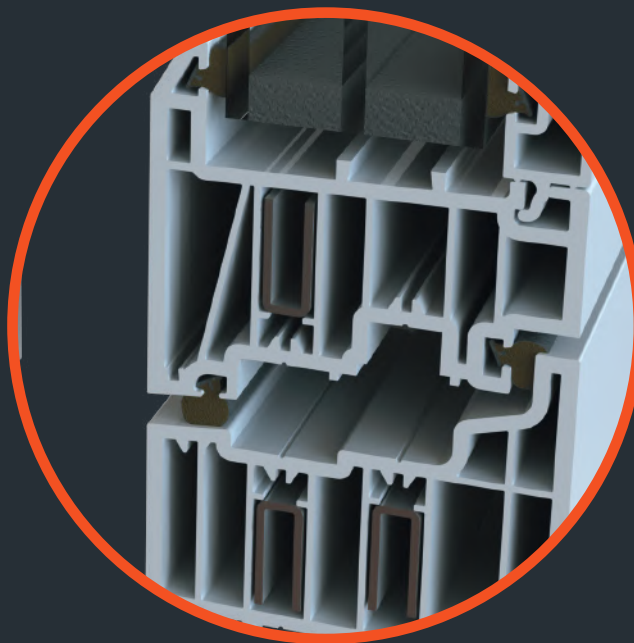

Greener Than You Realise

PVCu is greener than you realise. It's an insulating material, keeping you cosy in the winter and cool in the summer, contributing to lower energy bills and carbon emissions. R7 is to achieve a Window Energy Rating (WER) of A+ and a U-value of 0.8W/(m2K) which is Passivhaus standard so it's future proof too. All our windows and doors can be fully recycled and actually include a recycled material section within them. As for maintenance, there's very little, no toxic paints, primers, preservatives or fungicides to keep your windows looking fresh!

7 Chamber Design

Residence 7 has been engineered to meet current and anticipated future standards. Other window frames typically offer 3 or 5 chambers and are usually 70mm wide, R7 has 7 chambers and is 75mm wide, resulting in superior thermal, acoustic, strength and security performance.

Energy Efficient Glazing

Residence 7 is designed to accommodate 'energy efficient glazing' this term is used to describe double glazing or triple glazing used in modern windows. R7 has options for 28mm double glazing or 44mm triple glazing. The glazing bead is always on the inside which contributes to a higher security performance.