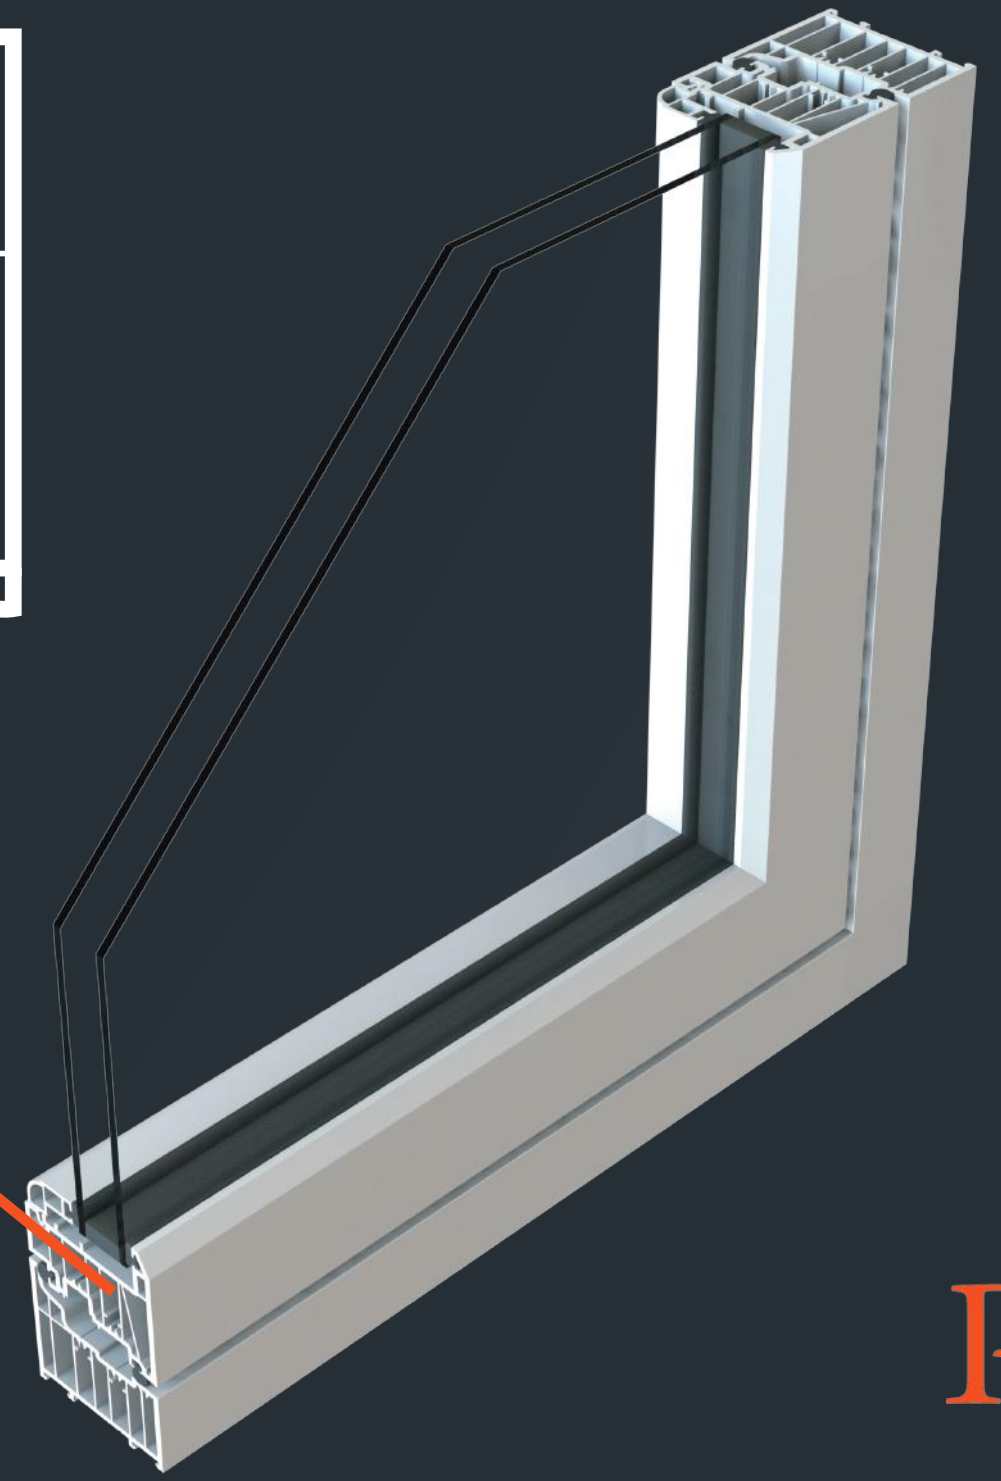

R7[®]

**REDEFINING
WINDOWS & DOORS**

RESIDENCE 7

Flush | Modern | Versatile

R7 is here to inspire you on your journey to create your dream home.

Elegantly flush sash exterior and interior gives R7 its chic modern appearance and versatility to be used in all properties looking for a contemporary edge to their windows and doors. All glass sight-lines are perfectly equal providing symmetry for a timeless kerbside appeal. Choose from one of our five glazing beads to fully personalise your internal aesthetic, continue the flush contemporary appearance with Square or soften the look with Decorative.

Lock & Hinge Retention

Residence 7 boasts superior design details and screw retention reinforcements, locks and hinges are secured firmly into position. Residence 7 is also specifically designed to accommodate the additional weight of triple glazed units, allowing heavy duty hinges to fit and operate perfectly.

7 Chamber Design

Residence 7 has been engineered to meet current and anticipated future standards. Other window frames typically offer 3 or 5 chambers and are usually 70mm wide, R7 has 7 chambers and is 75mm wide, resulting in superior thermal, acoustic, strength and security performance.

Energy Efficient Glazing

Residence 7 is designed to accommodate 'energy efficient glazing' this term is used to describe double glazing or triple glazing used in modern windows. R7 has options for 28mm double glazing or 44mm triple glazing. The glazing bead is always on the inside which contributes to a higher security performance.