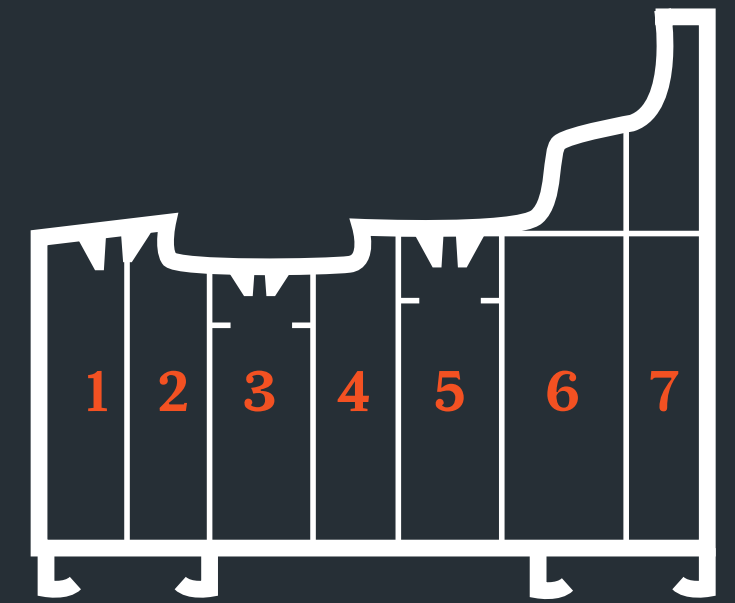

7 Chamber Design

Residence 7 has been engineered to meet current and anticipated future standards. Other window frames typically offer 3 or 5 chambers and are usually 70mm wide, R7 has 7 chambers and is 75mm wide, resulting in superior thermal, acoustic, strength and security performance.